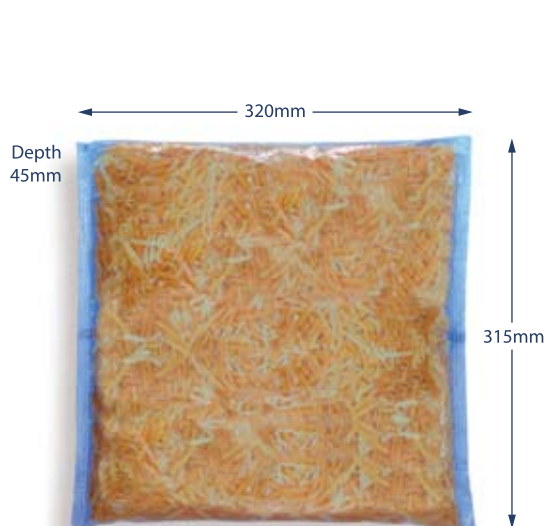

Grated Organic Mild

Packaging Formats

Doy Pack

500g Bag

1kg Bag

2kg Bag

All dimensions are to within a +/-5mm tolerance